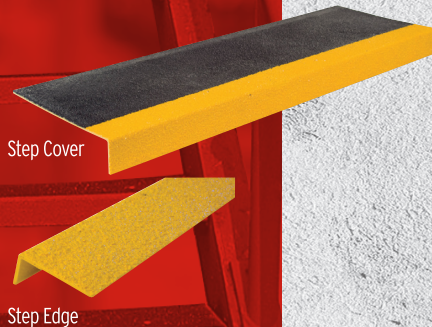

• TRUSTED QUALITY SINCE 1921 •

RUST-OLEUM®

SAFESTEP®

Anti-Slip Fiberglass Reinforced Plastic Step Covers

Preformed anti-slip step covers immediately creates a durable, safe and slip resistant surface. SafeStep is available in medium and extra coarse grit as well as a variety of sizes. Ideally suited for stairs, landings, platforms, ramps and wash down areas.

- Excellent slip-resistance, even when wet
- Virtually indestructible and can withstand vehicle traffic
- Easy glue and screw installation
- Interior and exterior use

Corrosion and chemical resistant

Great for stairs with heavy traffic